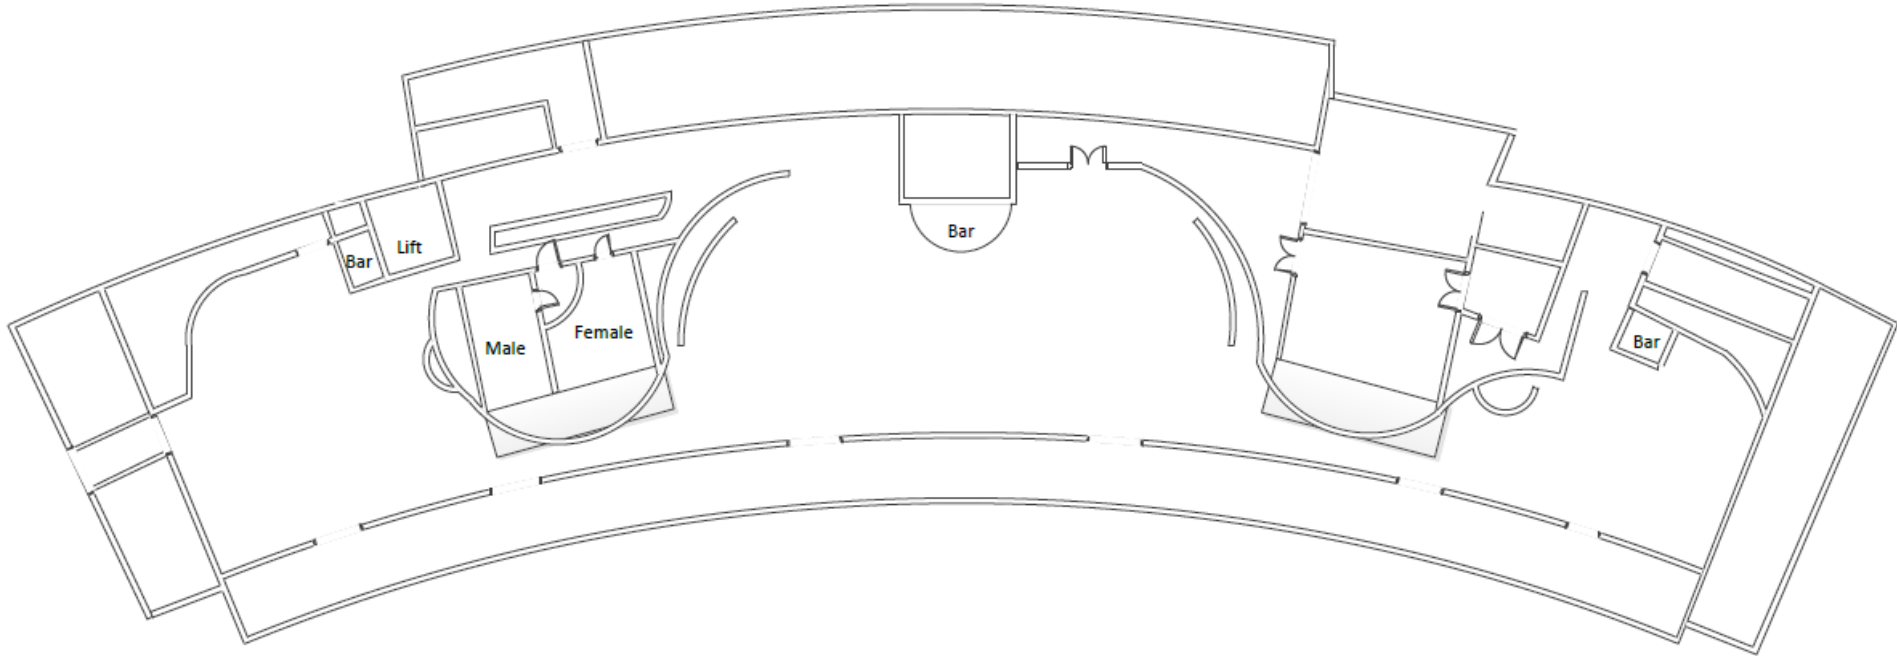

Corinthian Roof Terrace

LEVEL 4

Reception
600

The Corinthian Roof Terrace is the Kia Oval's "hidden gem". Sitting right at the top of the OCS Stand, this covered area can hold up to an impressive 600 guests on an informal basis. There are spectacular views of the pitch on one side and the impressive London skyline on the other side. There are food service stations, bars and even a DJ booth on the Corinthian Roof Terrace, making the area perfect for summer parties or post-conference drinks.

[Click Here for More Info](#)

Corinthian Roof Terrace

Length
77m

Width
15m

Approx.
Area
569m²