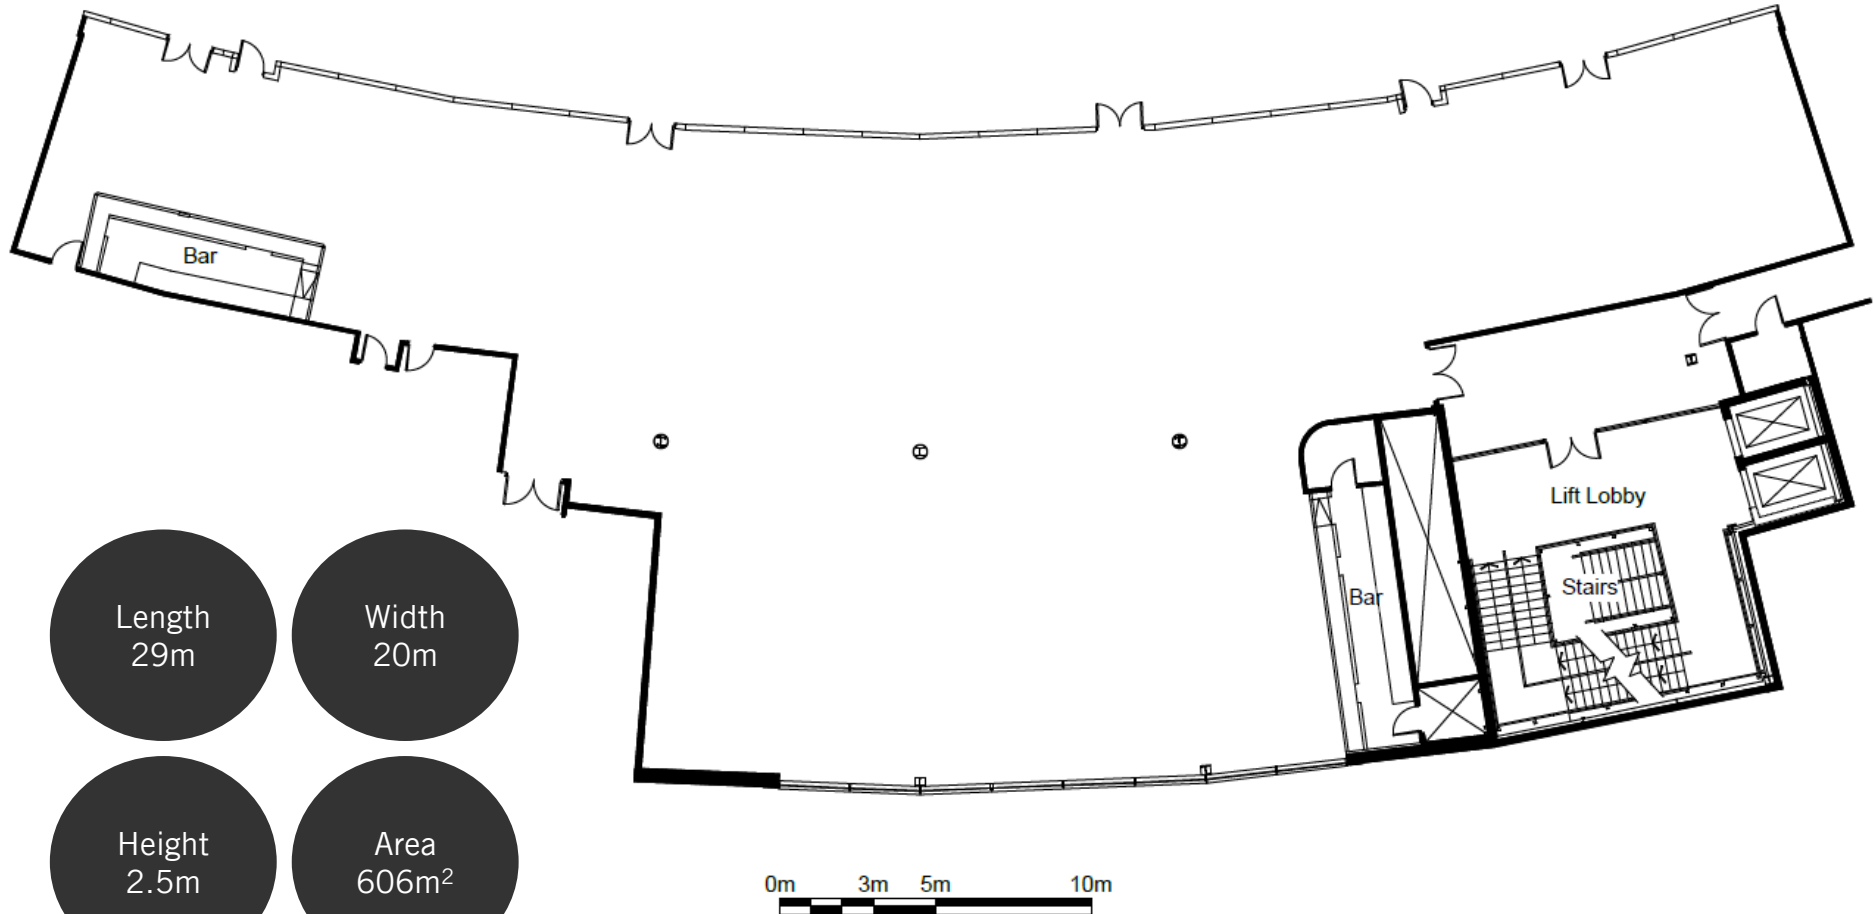

# England Suite

LEVEL 2

Cabaret  
400

Dining  
510

Theatre  
650

U-shape  
Bespoke

Classroom  
Bespoke

Reception  
650

The England Suite, refurbished in 2016, is the largest purpose-built conference room at the Kia Oval. Capable of accommodating up to 650 guests theatre style, or 500 for a dinner, this second floor suite is one of the most versatile spaces at the Kia Oval. Doors lead directly onto the Club-Level balcony overlooking the pitch, and a wall of windows ensures natural daylight floods the room. Blackout options are available. There is complimentary high speed Wi-Fi for all delegates.

# England Suite

Length  
29m

Width  
20m

Height  
2.5m

Area  
606m<sup>2</sup>