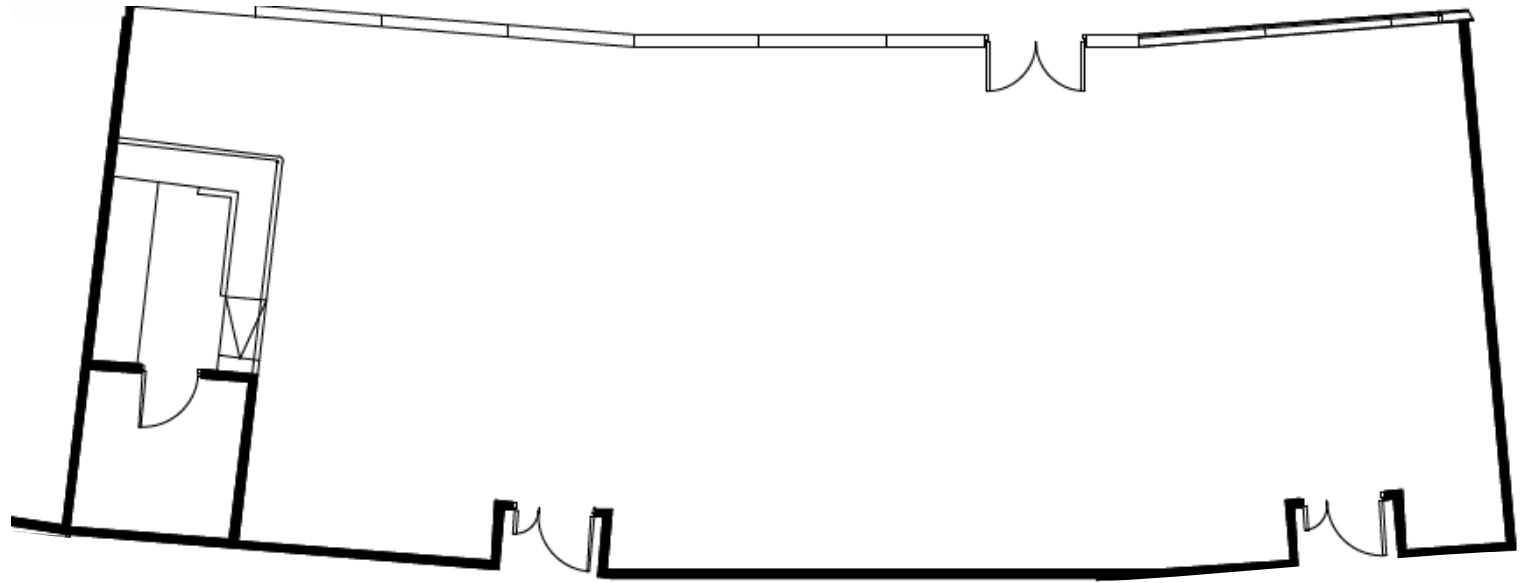

Pakistan Room

LEVEL 1

Cabaret
80

Dining
100

Theatre
110

U-shape
51

Classroom
48

Reception
120

The Pakistan Suite is located on the first floor and features outstanding views of the famous Oval wicket. One of the more intimate rooms in the OCS Stand, the maximum capacity for an informal event is 140, whilst the room can hold 80 in a theatre or dining capacity. With the pitch views comes plenty of natural daylight and complimentary high speed Wi-Fi for all delegates.

[Click Here for More Info](#)

Pakistan Room

Length
19m

Width
7m

Height
2.7m

Area
153m²