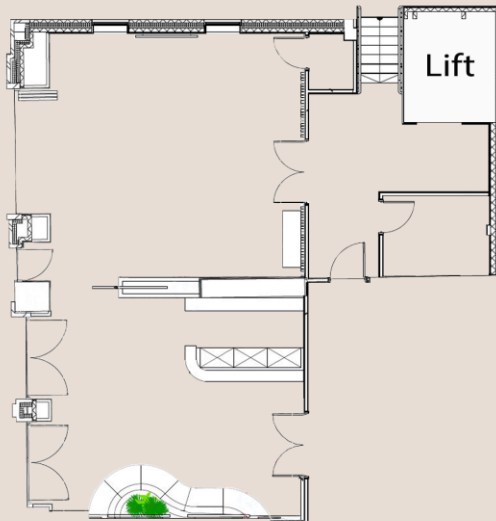

GRAHAM THORPE ROOM

KL OVAL
EVENTS &
ENTERTAINMENT

The Graham Thorpe Room is located on the fourth floor of the pavilion. This room splits into two sub sections. One is a casual seating perfect for a lounge or green room and the other is ideal for a board meeting.

The room has a stunning balcony overlooking the pitch.

SET-UP TYPE	QUANTITY
Theatre	40
Cabaret	30
Dining	30
Reception	80
U-Shape	16

DIMENSIONS	
Length	6
Width	12
Height	2.7
Sqm2	72