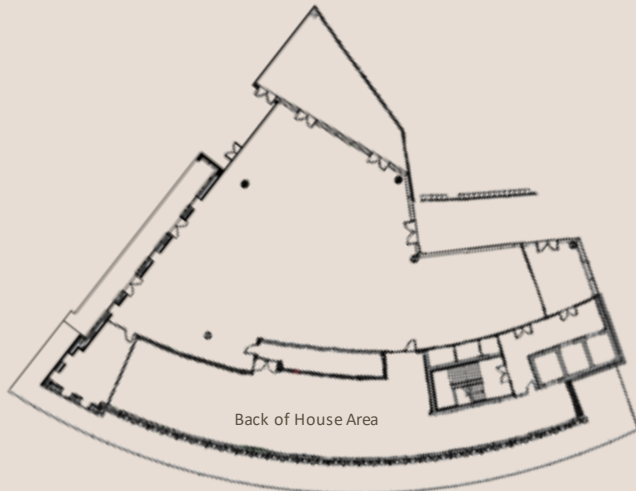

DUCHY SUITE

OVAL
EVENTS &
ENTERTAINMENT

The Duchy Suite will hold up to 550 theatre style with a separate cloakroom area on the same floor. This room also has 6m high ceilings and floor to ceiling windows. This room will also have access onto 2 private terraces as well as direct access into the Pavilion for breakout spaces.

SET-UP TYPE	QUANTITY
Theatre	550
Cabaret	380
Dining	410
Reception	650
U-Shape	Bespoke
Classroom	Bespoke

DIMENSIONS	
Length	37
Width	24
Height	6
Sqm2	517