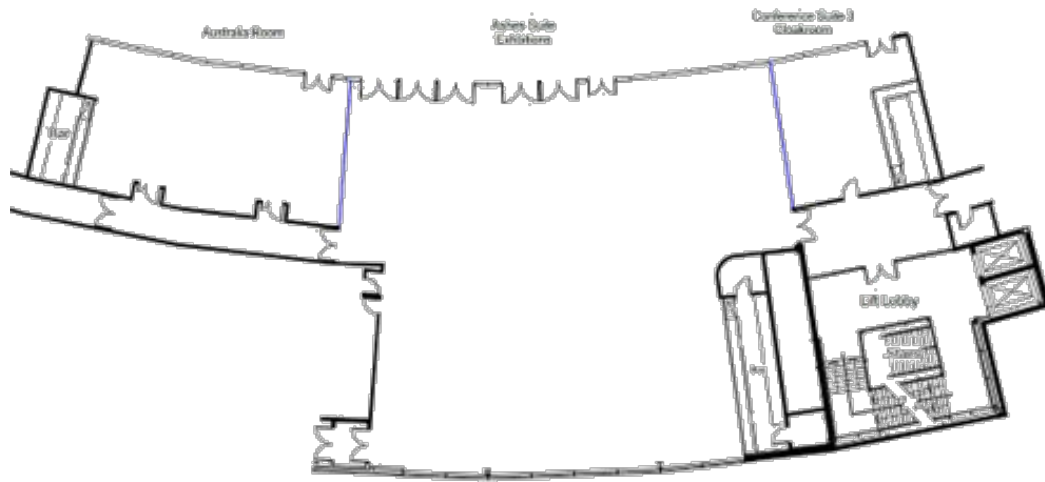

# ASHES SUITE

The Ashes Suite, named after the famous and ancient Cricket series between England and Australia, is located on the first floor. The space can accommodate 500 guests informally, up to 300 dining or 380 theatre style. With a wall of windows overlooking the pitch, the room features an abundance of natural daylight and has complimentary high-speed Wi-Fi for all your delegates.

SET-UP TYPE	QUANTITY
Theatre	380
Cabaret	280
Dining	320
Reception	500
U-Shape	bespoke
Classroom	bespoke

DIMENSIONS	
Length	23
Width	20
Height	2.7
Sqm2	482

All measurements are completed in meters and are approximate.