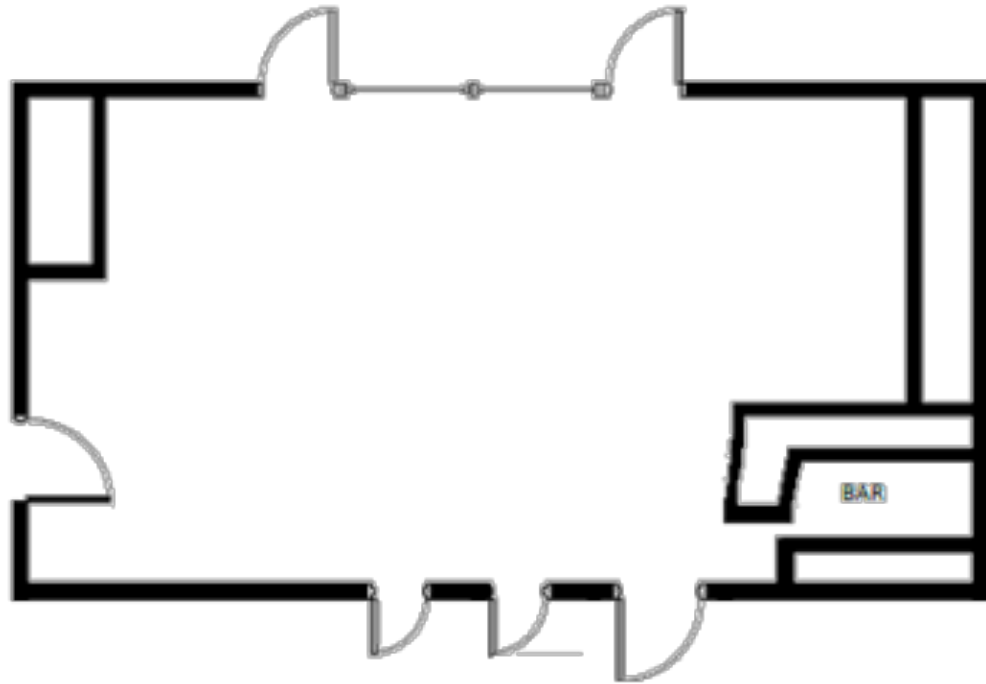

COMMITTEE ROOM

The Committee Room is the “inner sanctum” of the Kia Oval. This intimate room can accommodate up to 28 guests, boardroom style. Hosting royalty, politicians and celebrities on major matchdays, the Committee Room is the perfect space for your high-level boardroom meeting or dinner.

SET-UP TYPE	QUANTITY
Theatre	30
Cabaret	24
Dining	28
Reception	60
U-Shape	18
Classroom	16

DIMENSIONS	
Length	10
Width	6
Height	3.2
Sqm2	62

All measurements are completed in meters and are approximate.