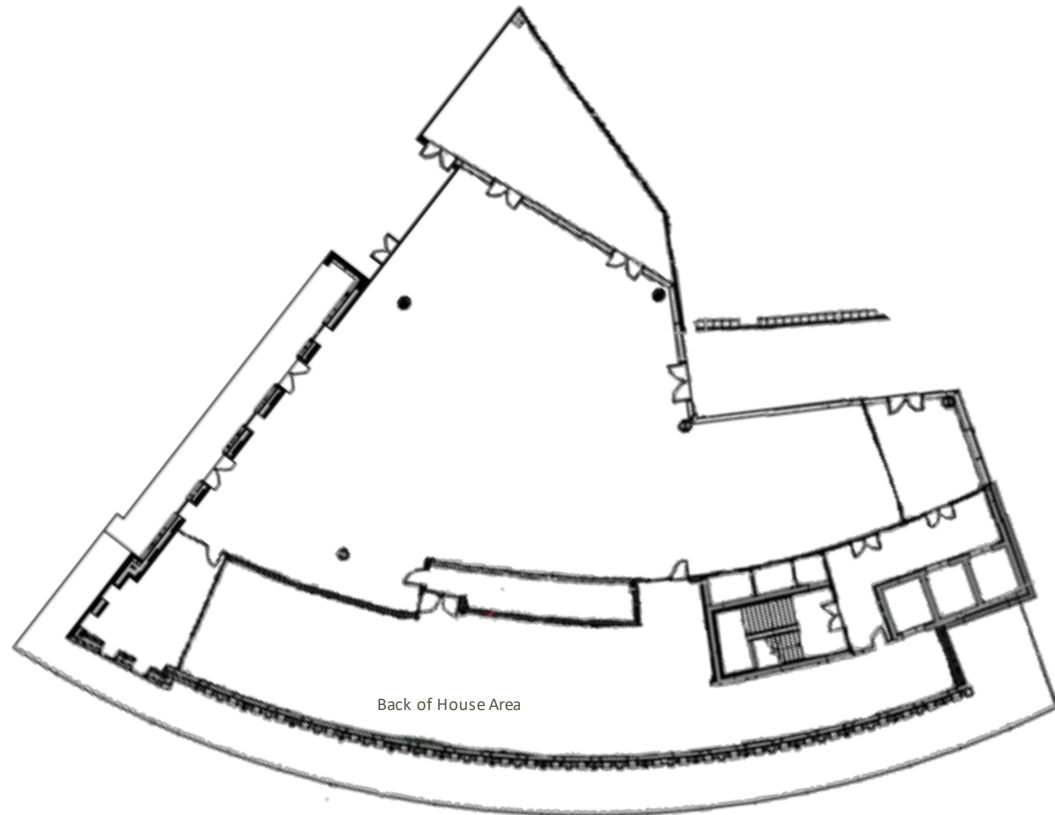

DUCHY SUITE

The Duchy Suite will hold up to 550 theatre style with a separate cloakroom area on the same floor. This room also has 6m high ceilings and floor to ceiling windows. This room will also have access onto 2 private terraces as well as direct access into the Pavilion for breakout spaces.

SET-UP TYPE	QUANTITY
Theatre	420
Cabaret	380
Dining	380
Reception	650
U-Shape	Bespoke
Classroom	Bespoke

DIMENSIONS	
Length	37
Width	24
Height	6
Sqm2	517

All measurements are completed in meters and are approximate.