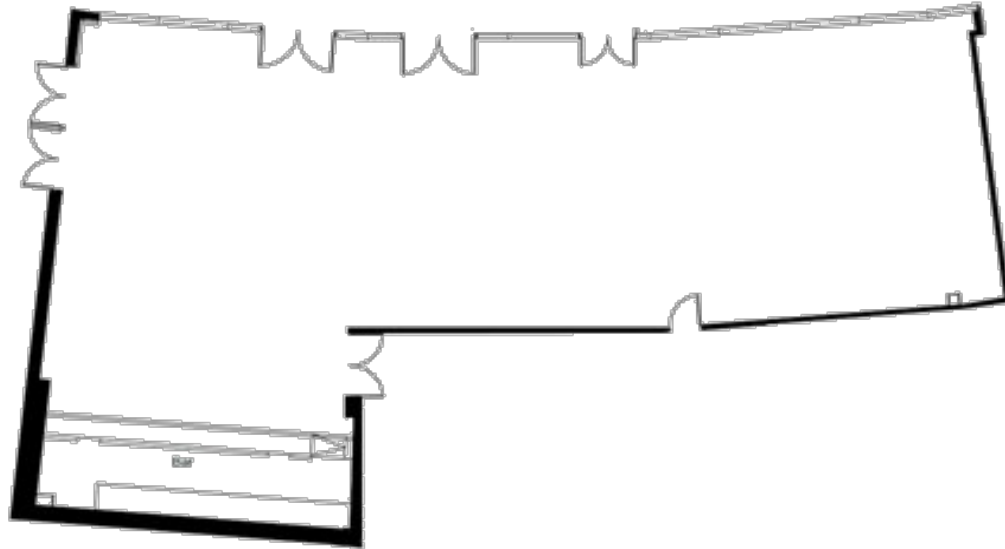

# JOHN MAJOR ROOM

The John Major suite is located on the second floor of the JM Finn Stand, and has a private terrace and outdoor seating overlooking the famous Oval wicket. The room can accommodate 160 guests in a dining capacity, 140 cabaret, or 170 theatre style. There's complimentary Wi-Fi for all delegates as well as natural daylight and air conditioning throughout.

SET-UP TYPE	QUANTITY
Theatre	170
Cabaret	140
Dining	160
Reception	200
U-Shape	78
Classroom	108

DIMENSIONS	
Length	24
Width	7
Height	2.3
Sqm2	168

All measurements are completed in meters and are approximate.