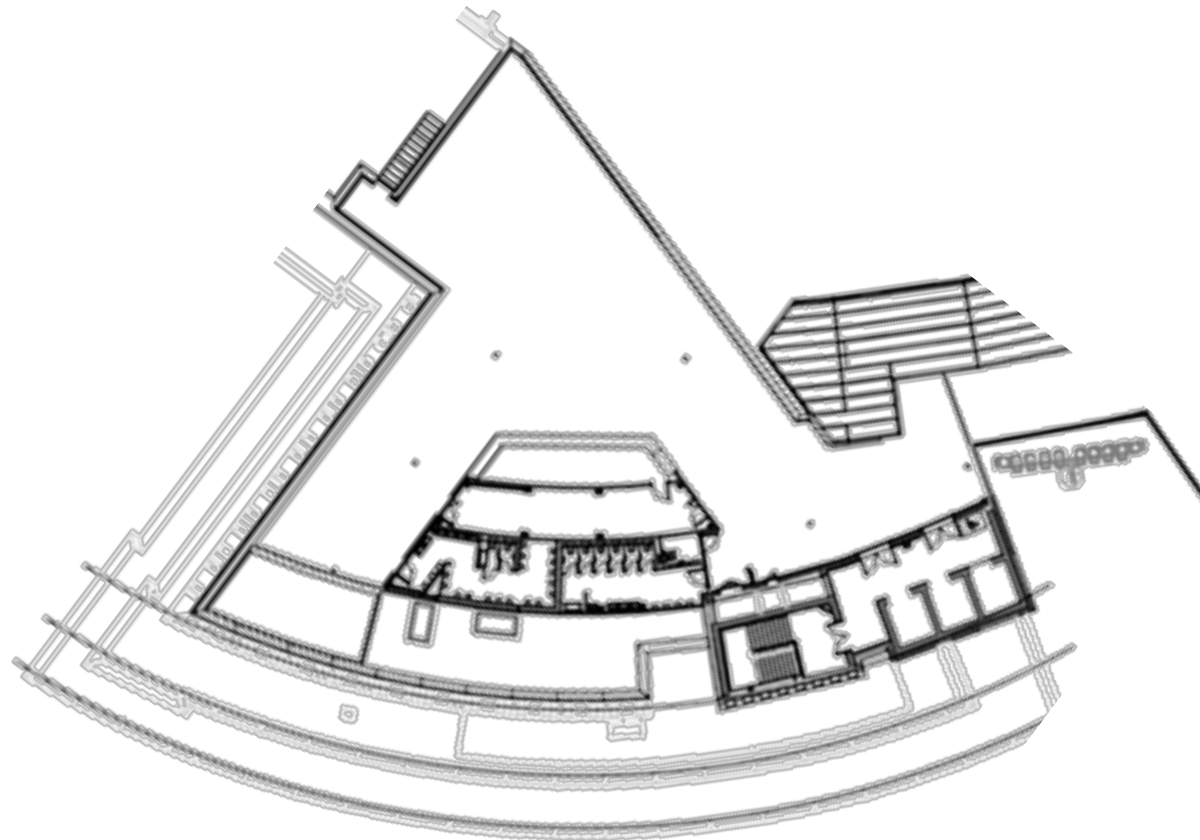

SYLVESTER'S BAR

Sylvester's Bar is on the 3rd floor of the Galadari Stand attached to the Lock Balcony. The bar and balcony has commanding views across the pitch and over London. It is the perfect space for post conference cocktails or pre-dinner drinks.

SET-UP TYPE	QUANTITY
Reception	500

All measurements are completed in meters and are approximate.